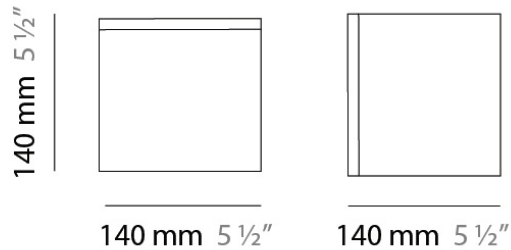

KUBIK SURFACE

D83003

PROJECT	_____
TYPE	_____
NOTES	_____
QUANTITY	_____
DATE	_____

GENERAL

Series: Kubik
Brand: Panzeri
Division: Design
Mounting Type: Surface
Mounting Location: Ceiling
Subcategory: Ambient

PHYSICAL

Shape: Square
Length (mm): 140
Length (in): 5 ½
Width (mm): 140
Width (in): 5 ½
Height (mm): 140
Height (in): 5 ½
Extension (mm): 140
Extension (in): 5 ½
Light Distribution: Omnidirectional
Weight (kg): 1.50
Weight (lbs): 3.30
Diffuser: Matte White Blown Glass
Fixture Finish: WHI
Fixture Material: Metal

ELECTRICAL

Number of Lamps: 1
Lamp Type: LED Retrofit
Lamp Shape: T4
Bulb Included: Bulb Not Included
Total Output Wattage (W): '3
Max. Wattage Per Lamp (W): 3
Lamp Base: G9
Input Voltage (V): 120

LED

OPTICAL

RATINGS AND CERTIFICATIONS

Certified By: CSA Certified to UL and CSA Standards
IP rating: IP40