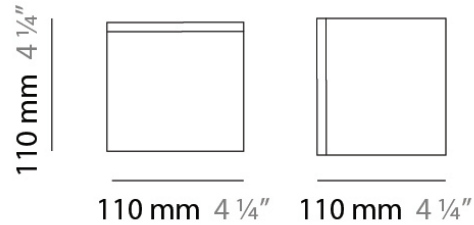

KUBIK SURFACE

D83279

PROJECT _____

TYPE _____

NOTES _____

QUANTITY _____

DATE _____

GENERAL

Series: Kubik
Brand: Panzeri
Division: Design
Mounting Type: Surface
Mounting Location: Ceiling
Subcategory: Ambient

PHYSICAL

Shape: Square
Length (mm): 110
Length (in): 4 ⁵/₁₆
Width (mm): 110
Width (in): 4 ⁵/₁₆
Height (mm): 110
Height (in): 4 ⁵/₁₆
Light Distribution: Omnidirectional
Weight (kg): 0.66
Weight (lbs): 1.45
Diffuser: Matte White Blown Glass
Fixture Finish: WHI
Fixture Material: Metal

ELECTRICAL

Input Wattage Range: 1 - 9 W
Lamp Type: LED
Input Wattage (W): 9.5
Total Output Wattage (W): 9
Dimming: Non-Dimmable
Driver Included: Yes
Driver Location: Integrated
Driver Type: Constant Current - 120Vac
Driver Class: Class 2
Input Voltage (V): 120 - 277
Constant Current (MA): 250
Upon Request: (Not included - see components) Remote: 0-10Vdc dimming / Phase dimming @120Vac only / Non-dimming 1

LED

Color Temperature (°K): 3000
Max. Delivered Lumen (lm): 667
CRI: >80 CRI
Lamp Life (hrs): 60000

OPTICAL

RATINGS AND CERTIFICATIONS

Certified By: CSA Certified to UL and CSA Standards
IP rating: IP40